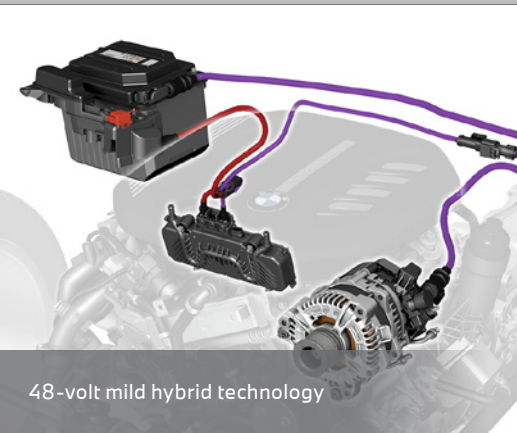

Sheer Driving **Pleasure**

# THE X3

Redesigned, slimmed adaptive LED headlights with single kidney grille surround

48-volt mild hybrid technology

12.3 inches central control display